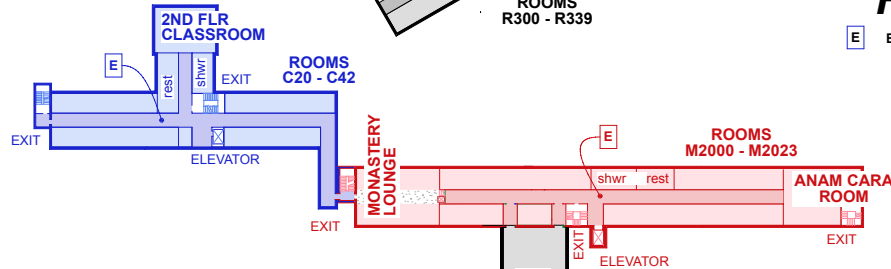

E EMERGENCY PHONE