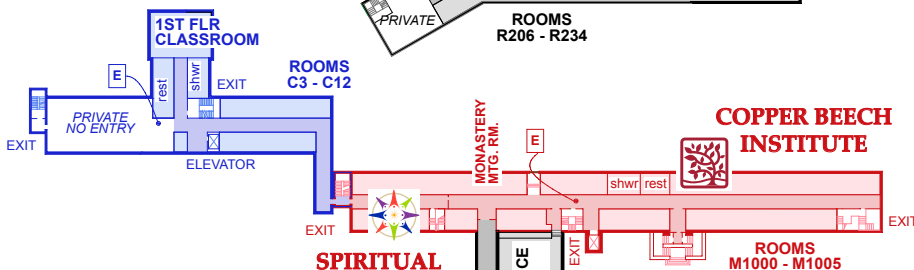

E EMERGENCY PHONE