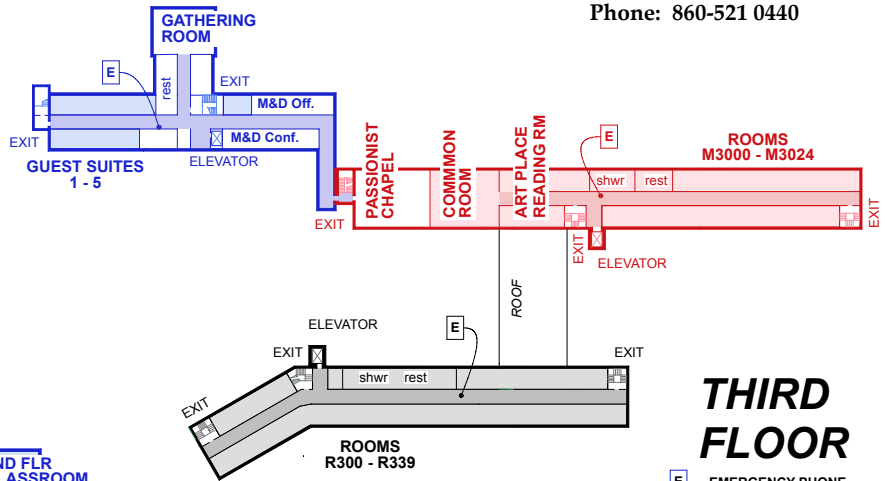

HOLY FAMILY
at 303 Tunxis Road
CAMPUS MAP 9/13/17

HOLY FAMILY RETREAT CENTER

COPPER BEECH INSTITUTE

MONASTERY GALLERY OF ART

SPIRITUAL LIFE CENTER

303 Tunxis Road
West Hartford, CT 06107
Phone: 860-521 0440